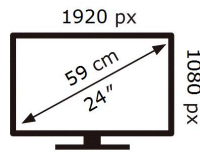

ENERGY

SAMSUNG

C24T550FDU

33 kWh/1000h

2019/2013