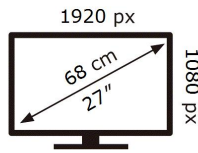

ENERGY

SAMSUNG

C27F390FHR

21 kWh/1000h

2019/2013