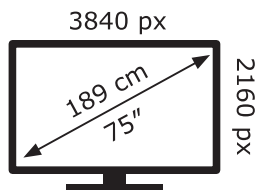

ENERG ⚡

LG Electronics

75UP81006LA

143 kWh/1000h

ABCDEF**G**

186 kWh/1000h

2019/2013